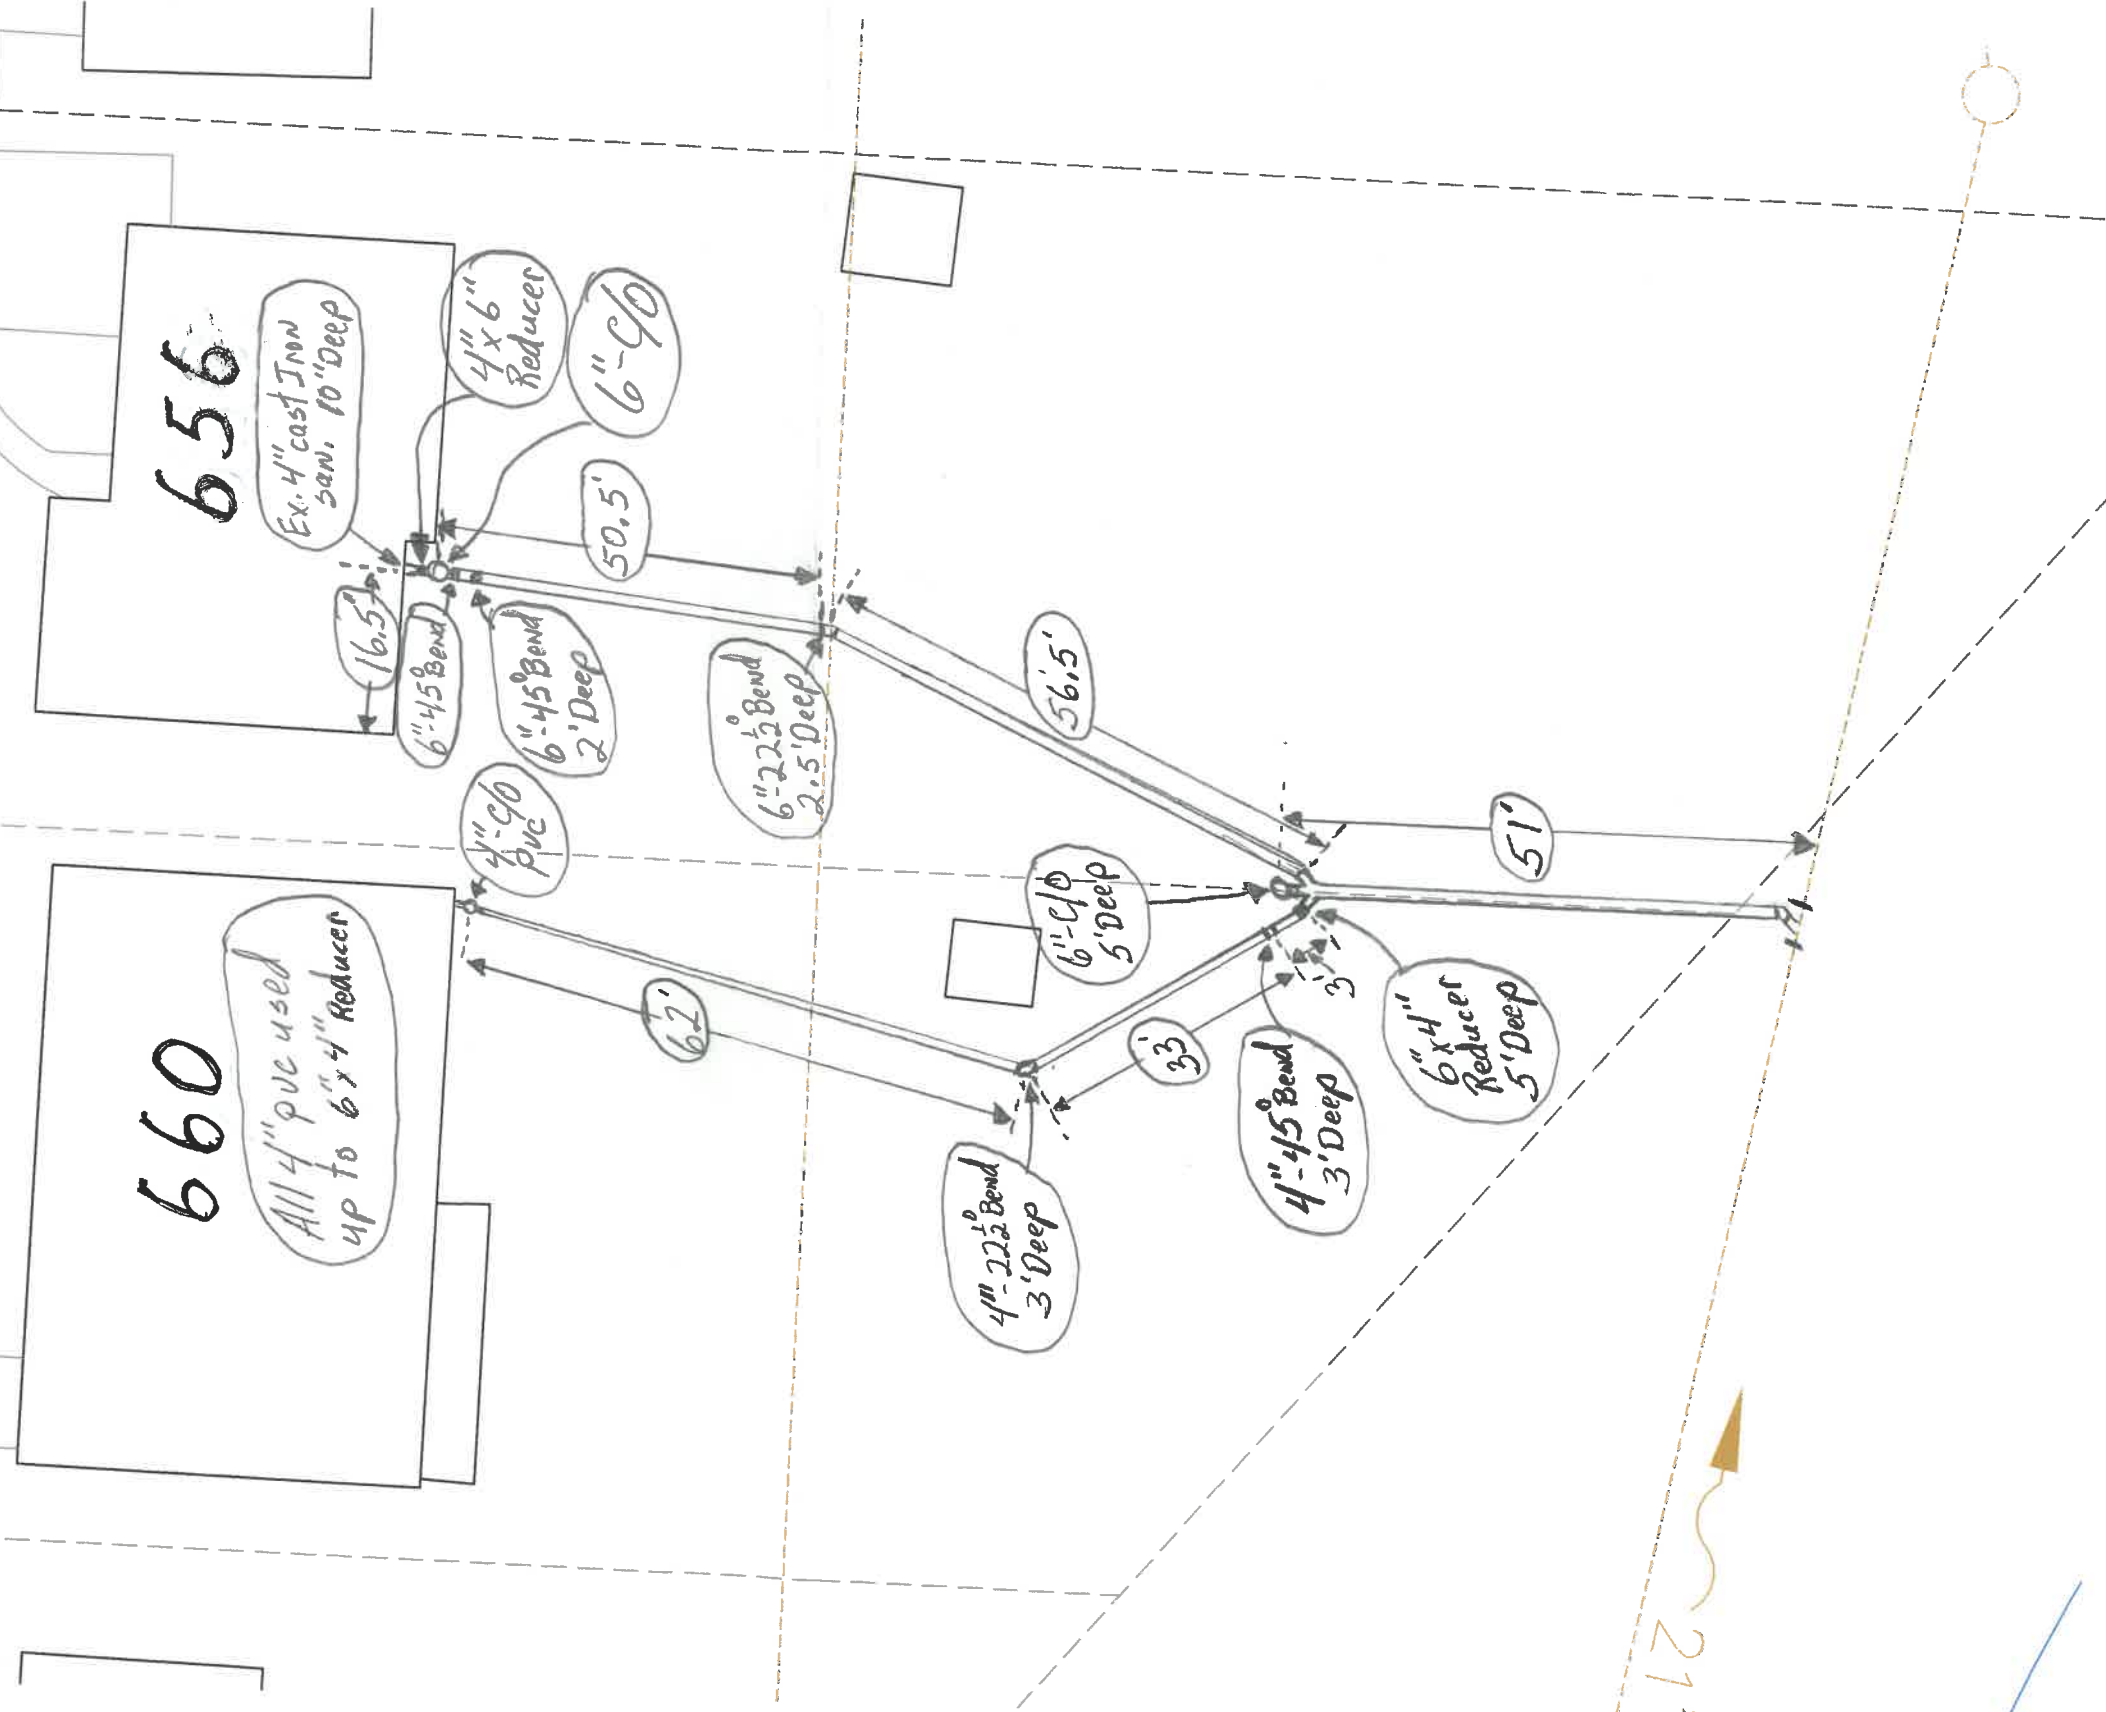

Euclid Ave.

Date Installed: 1-25-06
Installed by: Bob Cordes
Inspected by: Rex Moll

Jerry Glanz
Installed This
House

660

All 4" pvc used
up to 6" x 4" Reducer

656

Ex. 4" cast Iron
San. 10" Deep

21'

Euclid Ave. #660

Jerry Glanz
Installed This
House

Date Installed: 1-25-06
Installed by: Bob Cordes
Inspected by: Rex Moll